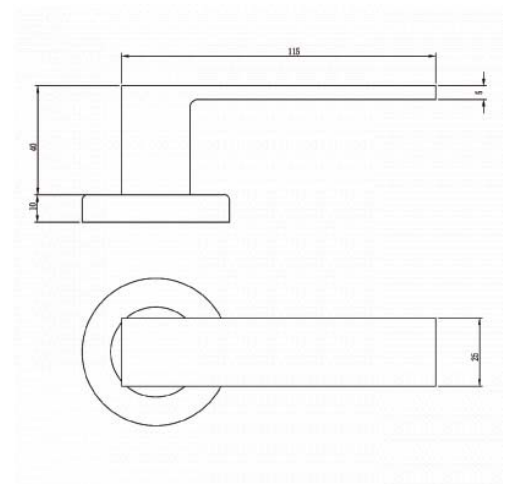

B ROUND ROSE DOOR FURNITURE PASSAGE SET 66 LEVER

DETAILS

PRODUCT CODE

B0166SSS

DOOR THICKNESS

Suits 32-50mm Doors

FIXING

Concealed 38mm-41mm horizontal bolt through fixing

HANDING

Non-Handed

MATERIAL

304 Grade Stainless Steel

OVERALL DIAMETER

54mm

OVERALL THICKNESS

10mm

PRODUCT SERIES

B Round Rose Door Furniture

WARRANTIES

25 Years Mechanical

NOTES

Product code identifies SSS finish

FINISHES

Satin Rose Gold (SRG)